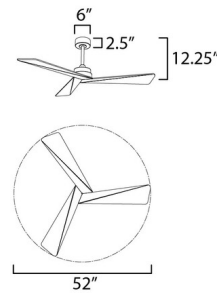

### Specifications

BLADE COLOR	Driftwood
BODY FINISH	Charcoal
WATTAGE	N/A
DIMMER	N/A
DIMENSIONS	52"W x 12.25"H
BULB	N/A

### Technical Information

PRODUCT DIMENSIONS	Downrod Included: 1+6"
--------------------	------------------------

CLICK TO VIEW PRODUCT

Notes: