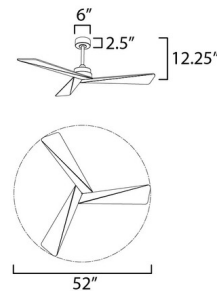

Shown in charcoal / driftwood

Specifications

BLADE COLOR	Driftwood
BODY FINISH	Charcoal
WATTAGE	N/A
DIMMER	N/A
DIMENSIONS	52"W x 12.25"H
BULB	N/A

Technical Information

PRODUCT DIMENSIONS	Downrod Included: 1+6"
--------------------	------------------------