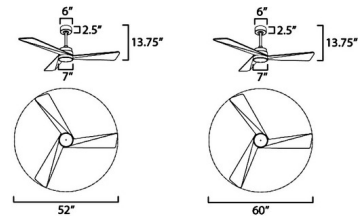

Description

The Vortex LED Outdoor Ceiling Fan brings a clean, modern look to your exterior space. The powerful DC motor holds sharp angular blades and a slim LED light, making this a stylish addition to your area. Includes FCT8883WT, a magnetic wall mounted remote control.

Shown in charcoal bronze / driftwood

Specifications

BLADE COLOR Driftwood
BODY FINISH Charcoal Bronze
WATTAGE 18W
DIMMER Low Voltage Electronic
DIMENSIONS 52"W x 13.75"H
INTEGRATED LED MODULE 1 x LED/18W/120V LED

Technical Information

PRODUCT DIMENSIONS Downrod Included: 1+6"
LAMP LIFE 50000 hours
COLOR RENDERING 80 CRI
LAMP COLOR 3000K
LUMENS/WATT 45.00
LUMINOUS FLUX 810 lumens

CLICK TO VIEW PRODUCT

Notes: