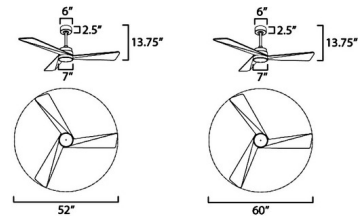

Description

The Vortex LED Outdoor Ceiling Fan brings a clean, modern look to your exterior space. The powerful DC motor holds sharp angular blades and a slim LED light, making this a stylish addition to your area. Includes FCT8883WT, a magnetic wall mounted remote control.

Shown in charcoal bronze / driftwood

Specifications

COLOR Driftwood
BODY FINISH Charcoal Bronze
WATTAGE 18W
DIMMER Low Voltage Electronic
DIMENSIONS 52"W x 13.75"H
BULB 1 x LED/18W/120V LED

Technical Information

PRODUCT DIMENSIONS Downrod Included: 1+6"
LAMP LIFE 50000 hours
COLOR RENDERING 80 CRI
LAMP COLOR 3000K
LUMENS/WATT 45.00
LUMINOUS FLUX 810 lumens

CLICK TO VIEW PRODUCT

Notes: