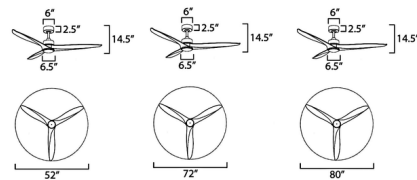

CLICK TO VIEW PRODUCT

Notes: