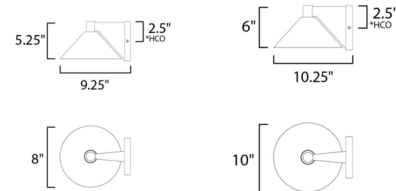

Lightology

lightology.com
866-954-4489
04-24-26

Project: _____
Company: _____
Location: _____ Fixture Type: _____
SPEC #: **MAX1354275**
Approved On: _____ Approved By: _____

Conoid Outdoor Wall Sconce with Motion Sensor By Maxim Lighting

Description

Aluminum cone shades suspend from a die cast aluminum frame which conforms to the same angle in the Conoid Outdoor Wall Sconce with Motion Sensor. The sconce features a Dusk-to-Dawn Motion Sensor and has visual interest with simple design elements. Dimmable via Triac or electronic low voltage (ELV) dimming.

Shown in black

Specifications

COLOR	N/A
BODY FINISH	Black
WATTAGE	8W
DIMMER	Low Voltage Electronic
DIMENSIONS	9.25"W x 5.25"H
INTEGRATED LED MODULE	1 x LED/8W/120V LED

Technical Information

PRODUCT DIMENSIONS	Backplate: 4.75"W x 5.25"H
LAMP LIFE	25000 hours
COLOR RENDERING	90 CRI
LAMP COLOR	3000K
LUMENS/WATT	50.00
LUMINOUS FLUX	400 lumens

CLICK TO VIEW PRODUCT

Notes: