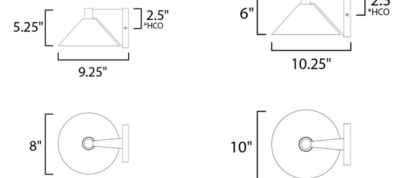

Lightology

lightology.com
866-954-4489
05-24-26

Project: _____
Company: _____
Location: _____ Fixture Type: _____
SPEC #: **MAX1354276**
Approved On: _____ Approved By: _____

Conoid Outdoor Wall Sconce with Motion Sensor By Maxim Lighting

Description

Aluminum cone shades suspend from a die cast aluminum frame which conforms to the same angle in the Conoid Outdoor Wall Sconce with Motion Sensor. The sconce features a Dusk-to-Dawn Motion Sensor and has visual interest with simple design elements. Dimmable via Triac or electronic low voltage (ELV) dimming.

Shown in black

Specifications

COLOR	N/A
BODY FINISH	Black
WATTAGE	10W
DIMMER	Low Voltage Electronic
DIMENSIONS	10.25"W x 6"H
INTEGRATED LED MODULE	1 x LED/10W/120V LED

Technical Information

LAMP LIFE	25000 hours
COLOR RENDERING	90 CRI
LAMP COLOR	3000K
LUMENS/WATT	50.00
LUMINOUS FLUX	500 lumens

CLICK TO VIEW PRODUCT

Notes: