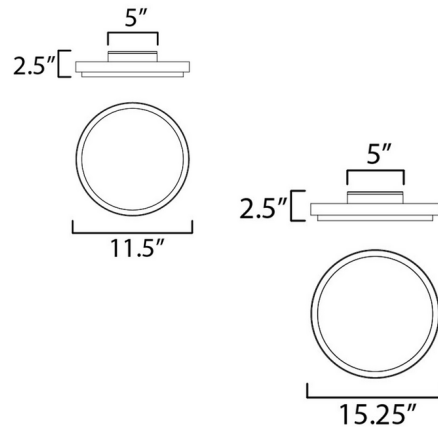

Shown in black