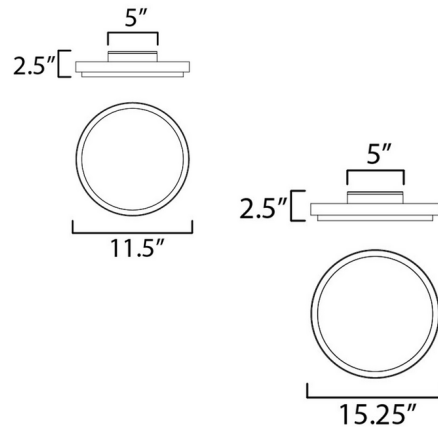

### Specifications

COLOR	N/A
BODY FINISH	Black
WATTAGE	28W
DIMMER	Low Voltage Electronic
DIMENSIONS	11.5"W x 2.5"H
INTEGRATED LED MODULE	1 x LED/28W/120-277V LED

### Technical Information

PRODUCT DIMENSIONS	Canopy: 5" Dia.
LAMP LIFE	25000 hours
COLOR RENDERING	90 CRI
LAMP COLOR	3000K
LUMENS/WATT	81.43
LUMINOUS FLUX	2280 lumens

Shown in black

CLICK TO VIEW PRODUCT