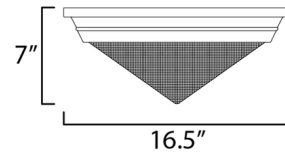

Lightology

lightology.com
866-954-4489
05-16-26

Project: _____

Company: _____

Location: _____ Fixture Type: _____

SPEC #: **MAX1354282**

Approved On: _____ Approved By: _____

Hargreaves Ceiling Light By Maxim Lighting

Description

A prismatic diffusion of light is housed within pressed cone glass shades in the Hargreaves Ceiling Light. A glass shade is then supported by a finished metal ring. Dimmable via Triac or electronic low voltage (ELV) dimming.

Shown in natural aged brass / prairie rib frost

Specifications

COLOR . . . . . Prairie Rib Frost
BODY FINISH . . . . . Natural Aged Brass
WATTAGE 9W
DIMMER . . . . . Standard 120V
DIMENSIONS . . . . . 10"W x 4.75"H
BULB NOT INCLUDED . . . . . 1 x A19/Medium (E26)/9W/120V LED

CLICK TO VIEW PRODUCT

Notes: