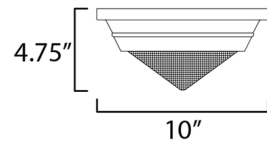

Lightology

lightology.com
866-954-4489
05-16-26

Project: _____

Company: _____

Location: _____ Fixture Type: _____

SPEC #: **MAX1354282**

Approved On: _____ Approved By: _____

Hargreaves Ceiling Light By Maxim Lighting

Description

A prismatic diffusion of light is housed within pressed cone glass shades in the Hargreaves Ceiling Light. A glass shade is then supported by a finished metal ring. Dimmable via Triac or electronic low voltage (ELV) dimming.

Shown in natural aged brass / prairie rib frost

Specifications

COLOR . . . . . Prairie Rib Frost
BODY FINISH . . . . . Natural Aged Brass
WATTAGE 9W
DIMMER . . . . . Standard 120V
DIMENSIONS . . . . . 10"W x 4.75"H
BULB NOT INCLUDED . . . . . 1 x A19/Medium (E26)/9W/120V LED

CLICK TO VIEW PRODUCT

Notes: