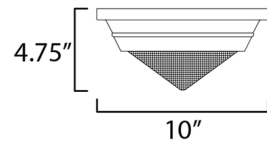

Lightology

lightology.com
866-954-4489
05-24-26

Project: _____

Company: _____

Location: _____ Fixture Type: _____

SPEC #: **MAX1354285**

Approved On: _____ Approved By: _____

Hargreaves Ceiling Light By Maxim Lighting

Description

A prismatic diffusion of light is housed within pressed cone glass shades in the Hargreaves Ceiling Light. A glass shade is then supported by a finished metal ring. Dimmable via Triac or electronic low voltage (ELV) dimming.

Shown in polished nickel / prairie rib frost

Specifications

COLOR . . . . . Prairie Rib Frost
BODY FINISH . . . . . Polished Nickel
WATTAGE 9W
DIMMER . . . . . Standard 120V
DIMENSIONS . . . . . 10"W x 4.75"H
BULB NOT INCLUDED . . . . . 1 x A19/Medium (E26)/9W/120V LED

CLICK TO VIEW PRODUCT

Notes: