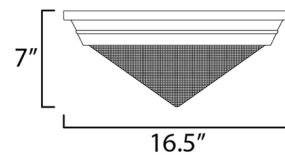

Lightology

lightology.com
866-954-4489
05-24-26

Project: _____

Company: _____

Location: _____ Fixture Type: _____

SPEC #: **MAX1354285**

Approved On: _____ Approved By: _____

Hargreaves Ceiling Light By Maxim Lighting

Description

A prismatic diffusion of light is housed within pressed cone glass shades in the Hargreaves Ceiling Light. A glass shade is then supported by a finished metal ring. Dimmable via Triac or electronic low voltage (ELV) dimming.

Shown in polished nickel / prairie rib frost

Specifications

COLOR . . . . . Prairie Rib Frost
BODY FINISH . . . . . Polished Nickel
WATTAGE 9W
DIMMER . . . . . Standard 120V
DIMENSIONS . . . . . 10"W x 4.75"H
BULB NOT INCLUDED . . . . . 1 x A19/Medium (E26)/9W/120V LED

CLICK TO VIEW PRODUCT

Notes: