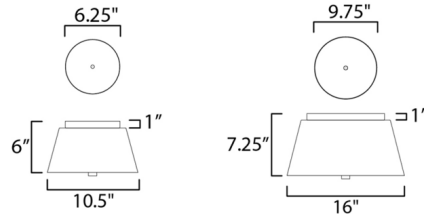

Shown in white

Specifications

COLOR White
BODY FINISH N/A
WATTAGE 20W
DIMMER Low Voltage Electronic
DIMENSIONS 10.5"W x 6"H
INTEGRATED LED MODULE 1 x LED/20W/120V LED

Technical Information

LAMP LIFE 25000 hours
COLOR RENDERING 90 CRI
LAMP COLOR 3000K
LUMENS/WATT 71.50
LUMINOUS FLUX 1430 lumens