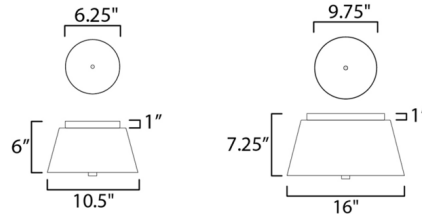

### Specifications

COLOR . . . . . White  
BODY FINISH . . . . . N/A  
WATTAGE . . . . . 20W  
DIMMER . . . . . Low Voltage Electronic  
DIMENSIONS . . . . . 10.5"W x 6"H  
INTEGRATED LED MODULE . . . . . 1 x LED/20W/120V LED