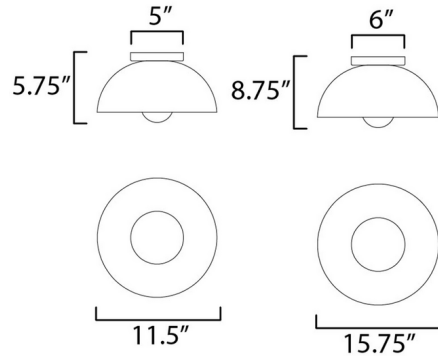

Shown in aged brass / black

Specifications

COLOR	N/A
BODY FINISH	Aged Brass / Black
WATTAGE	9W
DIMMER	Low Voltage Electronic
DIMENSIONS	11.5"W x 5.75"H
BULB NOT INCLUDED	1 x G25/Medium (E26)/9W/120V LED