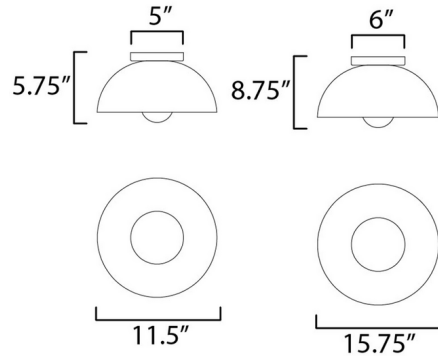

Shown in aged brass / black

Specifications

COLOR N/A
BODY FINISH Aged Brass / Black
WATTAGE 9W
DIMMER Low Voltage Electronic
DIMENSIONS 11.5"W x 5.75"H
BULB NOT INCLUDED 1 x G25/Medium (E26)/9W/120V LED