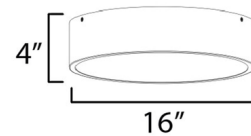

Shown in satin brass / white

Specifications

COLOR White
BODY FINISH Satin Brass
WATTAGE 24W
DIMMER Standard 120V
DIMENSIONS 12"W x 4"H
BULB NOT INCLUDED 2 x A19/Medium (E26)/12W/120V LED

CLICK TO VIEW PRODUCT