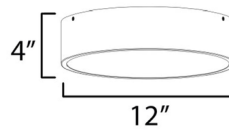

Shown in satin brass / white

Specifications

COLOR White
BODY FINISH Satin Brass
WATTAGE 24W
DIMMER Standard 120V
DIMENSIONS 12"W x 4"H
BULB NOT INCLUDED 2 x A19/Medium (E26)/12W/120V LED

CLICK TO VIEW PRODUCT