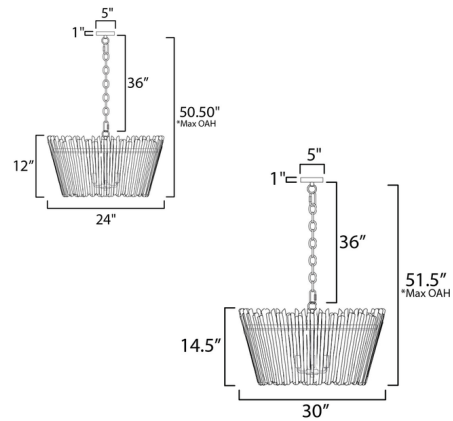

### Specifications

COLOR	Weathered Wood
BODY FINISH	Textured Bronze
WATTAGE	36W
DIMMER	Standard 120V
DIMENSIONS	24"W x 12"H
BULB NOT INCLUDED	4 x B10/Candelabra (E12)/9W/120V LED

CLICK TO VIEW PRODUCT

Notes: