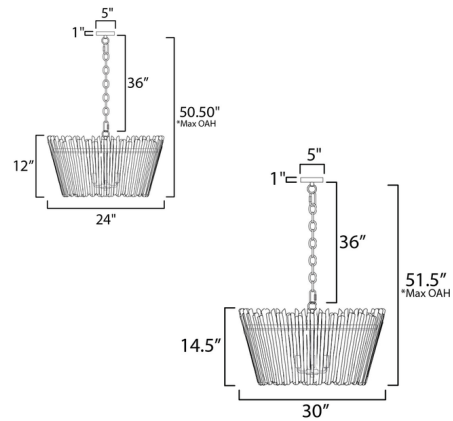

Shown in textured bronze / weathered wood

Specifications

COLOR	Weathered Wood
BODY FINISH	Textured Bronze
WATTAGE	36W
DIMMER	Standard 120V
DIMENSIONS	24"W x 12"H
BULB NOT INCLUDED	4 x B10/Candelabra (E12)/9W/120V LED

CLICK TO VIEW PRODUCT

Notes: