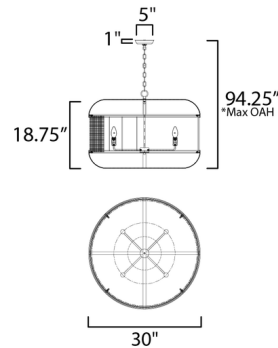

Shown in weathered white / weathered white

*max overall height

Specifications

COLOR	Weathered White
BODY FINISH	Weathered White
WATTAGE	36W
DIMMER	Standard 120V
DIMENSIONS	30"W x 18.75"H
BULB NOT INCLUDED	4 x B10/Candelabra (E12)/9W/120V LED