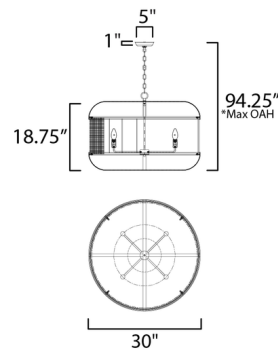

Shown in weathered white / weathered white

\*max overall height

### Specifications

COLOR	Weathered White
BODY FINISH	Weathered White
WATTAGE	36W
DIMMER	Standard 120V
DIMENSIONS	30"W x 18.75"H
BULB NOT INCLUDED	4 x B10/Candelabra (E12)/9W/120V LED

CLICK TO VIEW PRODUCT