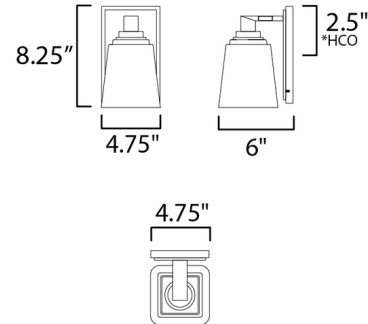

Description

A composition of square forms that feature a Clear tapered square glass shade, the Cubos Wall Sconce provides a transitional design that suits both modern and traditional spaces. Can be mounted up or down. Dimmable via Triac or electronic low voltage (ELV) dimming.

Shown in natural aged brass / clear

*height from center of outlet to the top of the fixture

Specifications

COLOR Clear
BODY FINISH Natural Aged Brass
WATTAGE 9W
DIMMER Standard 120V
DIMENSIONS 4.75"W x 8"H x 6"D
BULB NOT INCLUDED 1 x Edison ST-Shape/Medium (E26)/9W/120V LED