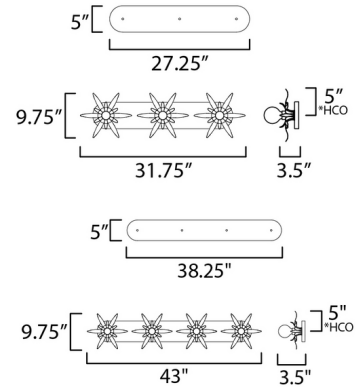

Shown in anthracite