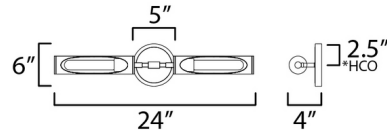

Specifications

COLOR Clear
BODY FINISH Aged Brass / Black
WATTAGE 12W
DIMMER Low Voltage Electronic
DIMENSIONS 24"W x 6"H x 4"D
BULB INCLUDED 2 x T10/Medium (E26)/6W/120V LED

Technical Information

LAMP LIFE 25000 hours
COLOR RENDERING 90 CRI
LAMP COLOR 2700K
LUMENS/WATT 176.67
LUMINOUS FLUX 1060 lumens

Shown in aged brass / black / clear

*Height from center of outlet to the top of the fixture

CLICK TO VIEW PRODUCT

Notes: