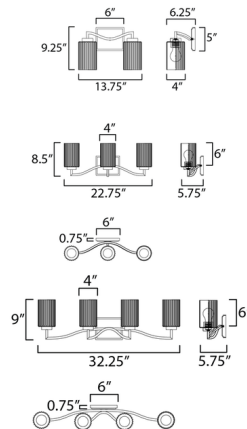

Description

Clear Ribbed glass cylinders are supported on gracefully sweeping frames. The glass pattern helps to diffuse the light source while adding texture and style to the design. Can be installed up or down. Dimmable via Triac or electronic low voltage (ELV) dimming. Note: The 4-Light option is not available in Champagne Gold finish.

Shown in champagne gold / clear ribbed

Specifications

COLOR	Clear Ribbed
BODY FINISH	Champagne Gold
WATTAGE	18W
DIMMER	Standard 120V
DIMENSIONS	13.75"W x 9.25"H x 6.25"D
BULB NOT INCLUDED	2 x A19/Medium (E26)/9W/120V LED