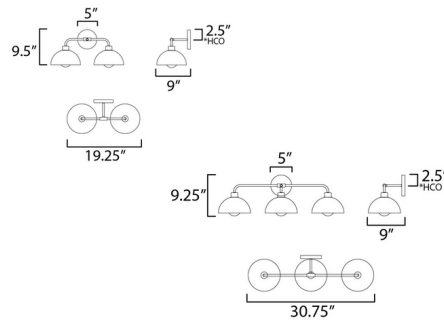

Shown in aged brass / black

Specifications

COLOR	N/A
BODY FINISH	Aged Brass / Black
WATTAGE	18W
DIMMER	Low Voltage Electronic
DIMENSIONS	19.25"W x 9.5"H x 9"D
BULB NOT INCLUDED	2 x G25/Medium (E26)/9W/120V LED