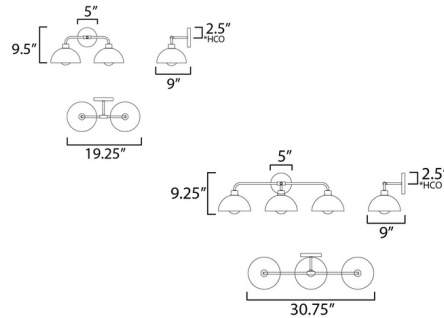

Shown in aged brass / black

Specifications

COLOR N/A
BODY FINISH Aged Brass / Black
WATTAGE 18W
DIMMER Low Voltage Electronic
DIMENSIONS 19.25"W x 9.5"H x 9"D
BULB NOT INCLUDED 2 x G25/Medium (E26)/9W/120V LED