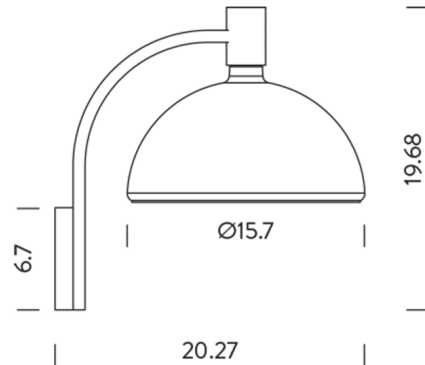

By Nemo

Description

The AS3C Wall Sconce, designed by M. Albin, F. Helg, F. Albin, and A. Piva, features an Opal glass diffuser with a widespread beam of light supported by a curved arm. Originally designed in 1969, AS3C encapsulates the essence of Milanese architect Franco Albin's iconic style. Includes 6.7 inch square mounting plate in black finish (not pictured).

Shown in chrome / opal

Specifications

COLOR	Opal
BODY FINISH	Chrome
WATTAGE	100W
DIMMER	Standard 120V
DIMENSIONS	15.7"W x 19.6"H x 20.2"D
BULB NOT INCLUDED	1 x A19/Medium (E26)/100W/120V Incandescent
OTHER BULB OPTIONS	1 x A19/Medium (E26)/120V LED
COUNTRY OF ORIGIN	Italy