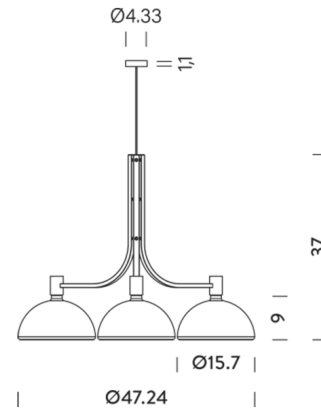

Shown in chrome / opal

Specifications

COLOR	Opal
BODY FINISH	Chrome
WATTAGE	210W
DIMMER	Standard 120V
DIMENSIONS	47.24"W x 37"H
BULB NOT INCLUDED	3 x A19/Medium (E26)/70W/120V Incandescent
OTHER BULB OPTIONS	3 x A19/Medium (E26)/120V LED
COUNTRY OF ORIGIN	Italy