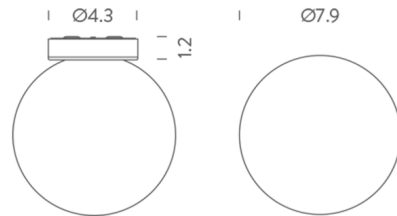

Shown in chrome / opal white

Specifications

COLOR Opal White
BODY FINISH Chrome
WATTAGE 20W
DIMMER Standard 120V
DIMENSIONS 7.9"W x 9.1"H
BULB NOT INCLUDED 1 x B10/Candelabra (E12)/20W/120V LED
COUNTRY OF ORIGIN Italy

Technical Information

PRODUCT DIMENSIONS Canopy: 4.3" diameter

CLICK TO VIEW PRODUCT

Notes: