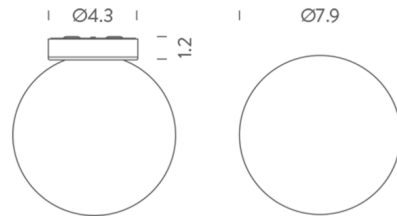

### Specifications

COLOR . . . . . Opal White  
BODY FINISH . . . . . Chrome  
WATTAGE . . . . . 20W  
DIMMER . . . . . Standard 120V  
DIMENSIONS . . . . . 7.9"W x 9.1"H  
BULB NOT INCLUDED . . . . . 1 x B10/Candelabra (E12)/20W/120V LED  
COUNTRY OF ORIGIN . . . . . Italy

### Technical Information

PRODUCT DIMENSIONS . . . . . Canopy: 4.3" diameter

CLICK TO VIEW PRODUCT

Notes: