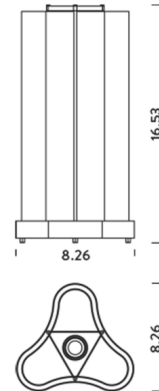

Specifications

COLOR White
BODY FINISH Gun Metal
WATTAGE 25W
DIMMER Included
DIMENSIONS 8.26"W x 16.53"H
BULB NOT INCLUDED 1 x A19/Medium (E26)/25W/120V LED
COUNTRY OF ORIGIN Italy

Technical Information

PRODUCT DIMENSIONS Cord Length: 105.6"

Shown in gun metal / white

CLICK TO VIEW PRODUCT

Notes: