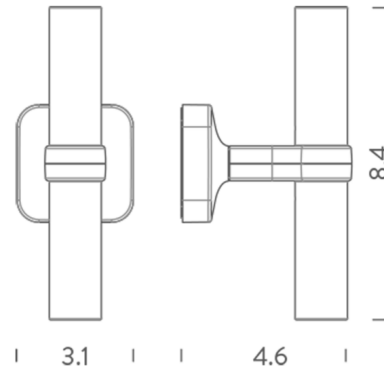

### Description

The Crown Vertical Wall Sconce features a pair of cylindrical satin white glass diffusers supported by a minimalist metal frame. Crown's petite size and clean, streamlined style make it a fit in virtually any interior. Note: Includes cover plate for US junction box.

### Specifications

COLOR . . . . . Satin White  
BODY FINISH . . . . . Black  
WATTAGE . . . . . 4W  
DIMMER . . . . . Standard 120V  
DIMENSIONS . . . . . 3.1"W x 8.4"H x 4.6"D  
BULB INCLUDED . . . . . 2 x JCD/G9/2W/120V LED  
COUNTRY OF ORIGIN . . . . . Italy