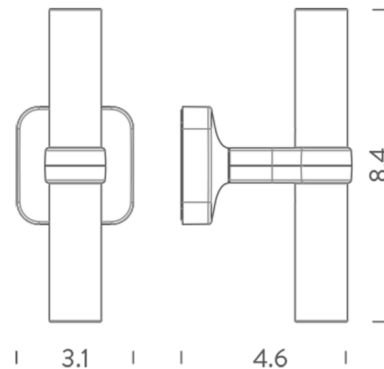

Lightology

lightology.com
866-954-4489
04-25-26

Project: _____

Company: _____

Location: _____ Fixture Type: _____

SPEC #: **NIL1354433**

Approved On: _____ Approved By: _____

Crown Vertical Wall Sconce

By Nemo

Description

The Crown Vertical Wall Sconce features a pair of cylindrical satin white glass diffusers supported by a minimalist metal frame. Crown's petite size and clean, streamlined style make it a fit in virtually any interior. Note: Includes cover plate for US junction box.

Shown in black / satin white

Specifications

COLOR Satin White
BODY FINISH Black
WATTAGE 4W
DIMMER Standard 120V
DIMENSIONS 3.1"W x 8.4"H x 4.6"D
BULB INCLUDED 2 x JCD/G9/2W/120V LED
COUNTRY OF ORIGIN Italy