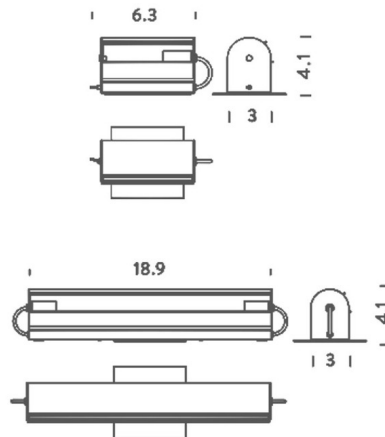

By Nemo

Description

The Applique Cylindrique Wall Sconce was originally designed by Charlotte Perriand for her mountain chalet in the early 1930s. Perriand's interest in useful forms is reflected in the fixture's moveable shade, which allows the direction and intensity of the light beam to be easily adjusted. The Applique Cylindrique's timeless design will complement both modern and retro-inspired interiors. Includes mounting plate for standard US junction box.

Shown in whitewash / white wash

Specifications

COLOR White Wash
BODY FINISH Whitewash
WATTAGE 80W
DIMMER Standard 120V
DIMENSIONS 18.9"W x 3"H x 4.1"D
BULB NOT INCLUDED 2 x B10/Candelabra (E12)/40W/120V LED