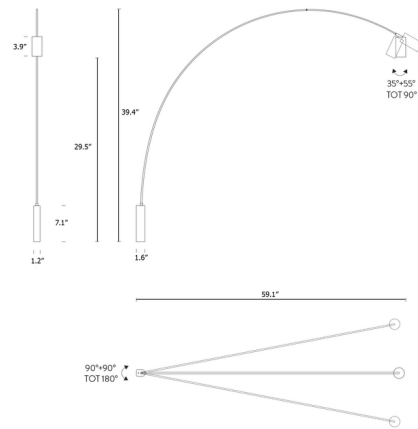

Shown in matte black

CLICK TO VIEW PRODUCT

Notes: