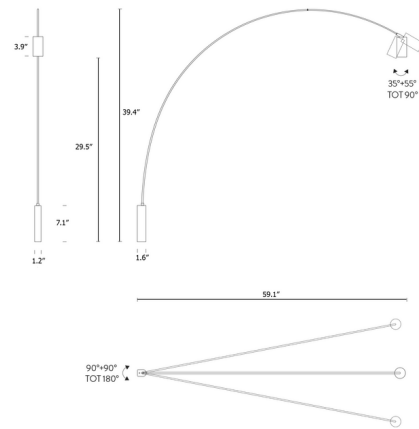

Shown in matte black

CLICK TO VIEW PRODUCT

Notes: