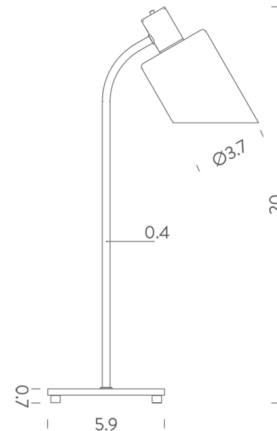

Shown in grey / blue mare

Specifications

COLOR . . . . . Blue Mare
BODY FINISH . . . . . Grey
WATTAGE 20W
DIMMER . . . . . N/A
DIMENSIONS . . . . . 5.9"W x 20"H x 9.6"D
BULB NOT INCLUDED . . . . . 1 x B10/Candelabra (E12)/20W/120V LED

Technical Information

PRODUCT DIMENSIONS . . . . . Cord Length: 58.8"

CLICK TO VIEW PRODUCT

Notes: