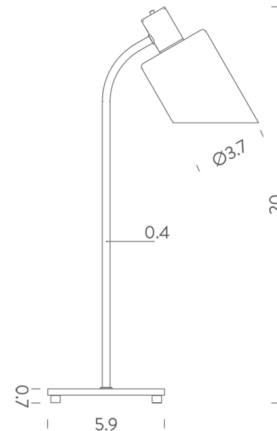

By Nemo

Description

Originally designed in 1965 as a wall lamp by Charlotte Perriand, the Lampe De Bureau Table Lamp is perfect for illuminating a desktop or providing reading light from a side table. The interior of the cylindrical glass shade is finished in white to preserve the natural color of the light, while the exterior of the shade lights up with a colorful glow. On/off switch on cord.

Shown in grey / blue mare

Specifications

COLOR Blue Mare
BODY FINISH Grey
WATTAGE 20W
DIMMER N/A
DIMENSIONS 5.9"W x 20"H x 9.6"D
BULB NOT INCLUDED 1 x B10/Candelabra (E12)/20W/120V LED

Technical Information

PRODUCT DIMENSIONS Cord Length: 58.8"

CLICK TO VIEW PRODUCT

Notes: