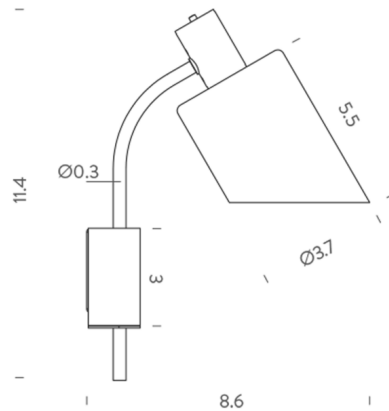

### Specifications

COLOR . . . . . Blue Mare  
BODY FINISH . . . . . Grey  
WATTAGE . . . . . 20W  
DIMMER . . . . . N/A  
DIMENSIONS . . . . . 3.7"W x 11.4"H x 8.66"D  
BULB NOT INCLUDED . . . . . 1 x B10/Candelabra (E12)/20W/120V LED

### Technical Information

PRODUCT DIMENSIONS . . . . . Cord Length: 43.2"

Shown in grey / blue mare

CLICK TO VIEW PRODUCT

Notes: