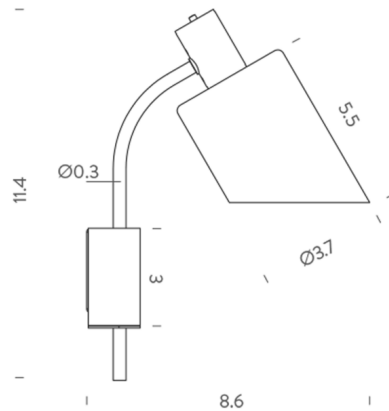

CLICK TO VIEW PRODUCT

Notes: