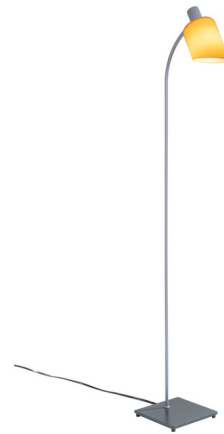

Lightology

lightology.com
866-954-4489
04-22-26

Project: _____

Company: _____

Location: _____ Fixture Type: _____

SPEC #: **NIL1354523**

Approved On: _____ Approved By: _____

Lampe De Bureau Floor Lamp

By Nemo

Description

Originally designed in 1965 as a wall lamp by Charlotte Perriand, the Lampe De Bureau Floor Lamp is perfect for illuminating a desktop or providing reading light next to a chair or sofa. The interior of the cylindrical glass shade is finished in white to preserve the natural color of the light, while the exterior of the shade lights up with a colorful glow. On/off switch on cord.

Specifications

COLOR Yellow
BODY FINISH Grey
WATTAGE 20W
DIMMER N/A
DIMENSIONS 7"W x 47.2"H x 7"D
BULB NOT INCLUDED 1 x B10/Candelabra (E12)/20W/120V LED

Technical Information

PRODUCT DIMENSIONS Cord Length: 105.6"

Shown in grey / yellow

CLICK TO VIEW PRODUCT

Notes: