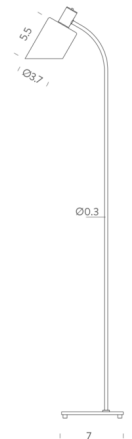

Specifications

COLOR Yellow
BODY FINISH Grey
WATTAGE 20W
DIMMER N/A
DIMENSIONS 7"W x 47.2"H x 7"D
BULB NOT INCLUDED 1 x B10/Candelabra (E12)/20W/120V LED

Technical Information

PRODUCT DIMENSIONS Cord Length: 105.6"

Shown in grey / yellow

CLICK TO VIEW PRODUCT

Notes: