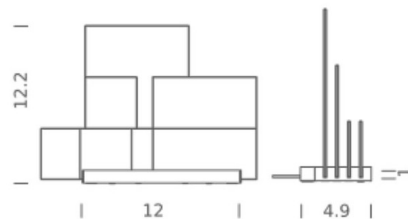

Shown in black / neutrals / red

Specifications

COLOR Neutrals / Red
BODY FINISH Black
WATTAGE 15W
DIMMER Included
DIMENSIONS 12"W x 12.2"H x 4.9"D
INTEGRATED LED MODULE 1 x LED/15W/120V LED
COUNTRY OF ORIGIN Italy