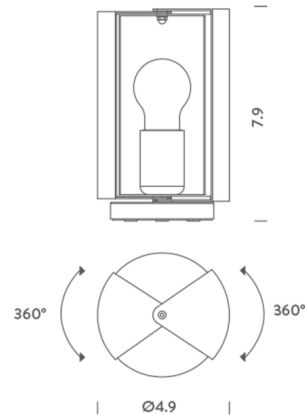

### Description

Originally designed in the 1950s, the Pivotante a Poser Table Lamp features a unique design that would still feel at home in a contemporary interior. The light bulb can be hidden or exposed via a pair of moveable shutters, allowing for adjustment of the beam angle and intensity. On/off switch located on cord.

### Specifications

COLOR . . . . . N/A  
BODY FINISH . . . . . Yellow  
WATTAGE . . . . . 60W  
DIMMER . . . . . N/A  
DIMENSIONS . . . . . 4.9"W x 7.9"H  
BULB NOT INCLUDED . . . . . 1 x A19/Medium (E26)/60W/120V LED  
COUNTRY OF ORIGIN . . . . . Italy

### Technical Information

PRODUCT DIMENSIONS . . . . . Cord Length: 98.4"

Shown in yellow

CLICK TO VIEW PRODUCT

Notes: