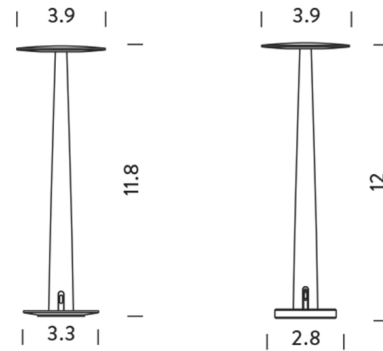

By Nemo

Description

The Portofino Portable Table Lamp is a slim, lightweight table lamp with a rechargeable battery that allows it to be placed precisely where its light is needed most. Portofino's tapered stem is capped with a round aluminum shade for a sleek, minimalist look. Available with round plastic base or square marble base. Dimmer switch onboard. Includes USB-C charging cable. Note: Gold finish available with marble base only.

Shown in matte blue

Specifications

COLOR	N/A
BODY FINISH	Matte Blue
WATTAGE	1.8W
DIMMER	Included
DIMENSIONS	3.9"W x 11.8"H
INTEGRATED LED MODULE	1 x LED/1.8W/5V LED
COUNTRY OF ORIGIN	Italy

Technical Information

COLOR RENDERING	90 CRI
LAMP COLOR	2700K
LUMENS/WATT	105.56
LUMINOUS FLUX	190 lumens

CLICK TO VIEW PRODUCT

Notes: