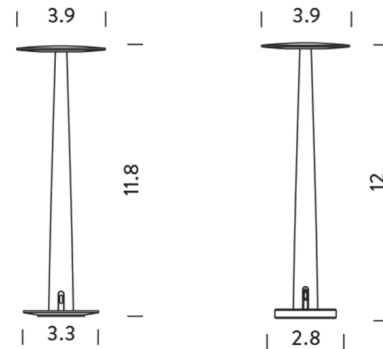

CLICK TO VIEW PRODUCT

Notes: