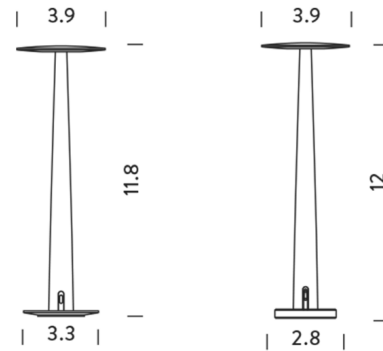

### Specifications

COLOR	N/A
BODY FINISH	Matte Blue
WATTAGE	1.8W
DIMMER	Included
DIMENSIONS	3.9"W x 11.8"H
INTEGRATED LED MODULE	1 x LED/1.8W/5V LED
COUNTRY OF ORIGIN	Italy

### Technical Information

COLOR RENDERING	90 CRI
LAMP COLOR	2700K
LUMENS/WATT	105.56
LUMINOUS FLUX	190 lumens

CLICK TO VIEW PRODUCT

Notes: