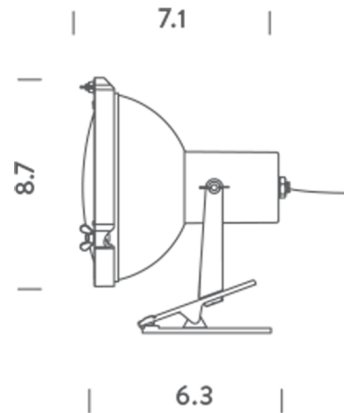

By Nemo

Description

The Projecteur IP44 Clip-On Light was inspired by the fixtures Le Corbusier designed for India's Chandigarh High Court in 1954. The aluminum body is paired with a rounded, sandblasted glass diffuser that is fastened to the body with locking clips. The body is mounted on an adjustable frame with a clamp that can be tilted and rotated to aim the light beam. IP44 Rated. On/off switch located on cord.

Shown in white sand

Specifications

COLOR	N/A
BODY FINISH	White Sand
WATTAGE	23W
DIMMER	N/A
DIMENSIONS	6.7"W x 7.1"H x 8.7"D
BULB NOT INCLUDED	1 x A19/Medium (E26)/23W/120V LED
COUNTRY OF ORIGIN	Italy

Technical Information

PRODUCT DIMENSIONS	Cord Length: 79.2"
--------------------	--------------------

CLICK TO VIEW PRODUCT

Notes: