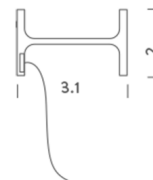

CLICK TO VIEW PRODUCT

Notes: