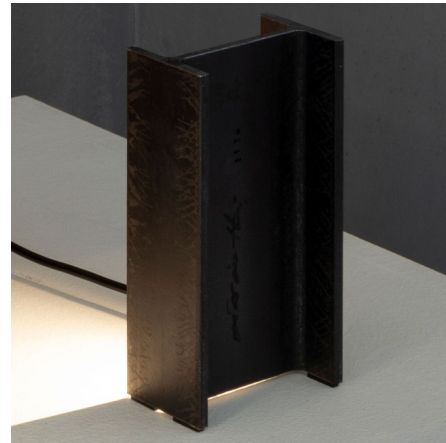

By Nemo

Description

The Mais Plus Que Cela Je Ne Peux Pas Mini Table Lamp was designed by architect Rudy Ricciotti and inspired by another one of his creations, the Museum of European and Mediterranean Civilizations in Marseille, France. The lamp recalls the museum's iconic footbridge, which links the modern museum building to the historic Fort Saint Jean across the harbor, as well as a steel girder. A LED strip on one side of the lamp provides illumination for this petite lamp, which can be placed vertically or horizontally. On/off switch on cord.

Specifications

COLOR N/A
BODY FINISH Raw
WATTAGE 2.4W
DIMMER N/A
DIMENSIONS 3.1"W x 5.9"H x 2"D
INTEGRATED LED MODULE 1x LED/2.4W/120V LED
COUNTRY OF ORIGIN Italy

Technical Information

PRODUCT DIMENSIONS Cord Length: 117.6"
COLOR RENDERING 80 CRI
LAMP COLOR 2700K
LUMENS/WATT 83.33
LUMINOUS FLUX 200 lumens