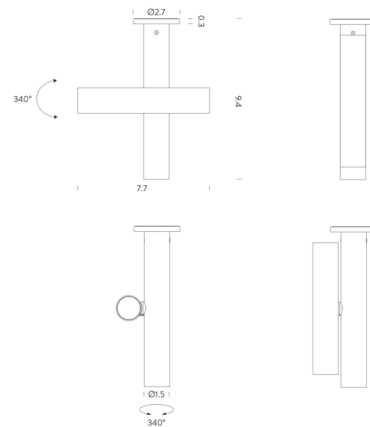

Shown in black

CLICK TO VIEW PRODUCT

Notes: