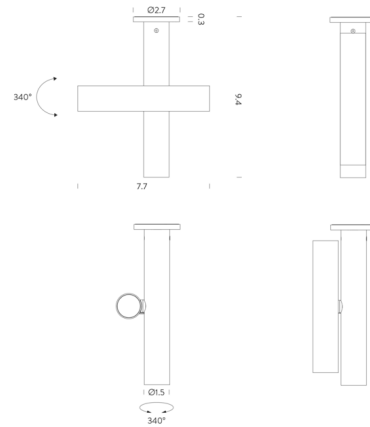

Shown in black

CLICK TO VIEW PRODUCT

Notes: