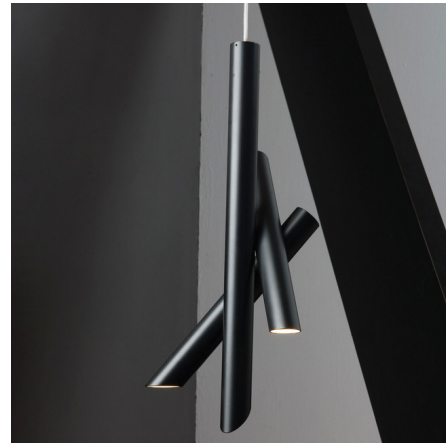

By Nemo

Description

The Tubes 3 Pendant offers a minimalist yet decorative look. The two adjustable diffusers can be rotated as desired around the fixed tube in the center. Available in Solid White, Solid Black, or a Copper center tube with White adjustable tubes. Dimmable with TRIAC dimmers.

Shown in black

Specifications

COLOR	N/A
BODY FINISH	Black
WATTAGE	12.6W
DIMMER	Standard 120V
DIMENSIONS	9.4"W x 19.7"H x 7.5"D
INTEGRATED LED MODULE	3 x LED/4.2W/120V LED
COUNTRY OF ORIGIN	Italy

Technical Information