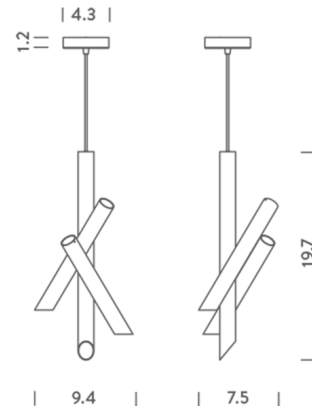

By Nemo

Description

The Tubes 3 Pendant offers a minimalist yet decorative look. The two adjustable diffusers can be rotated as desired around the fixed tube in the center. Available in Solid White, Solid Black, or a Copper center tube with White adjustable tubes. Dimmable with TRIAC dimmers.

Shown in black

Specifications

COLOR	N/A
BODY FINISH	Black
WATTAGE	12.6W
DIMMER	Standard 120V
DIMENSIONS	9.4"W x 19.7"H x 7.5"D
INTEGRATED LED MODULE	3 x LED/4.2W/120V LED
COUNTRY OF ORIGIN	Italy

Technical Information