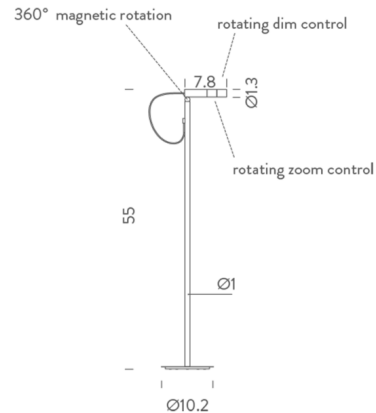

### Description

The Type Floor Lamp is a sophisticated, technical lighting fixture with versatile functionality. The cylindrical lamp head holds two rotating rings, one of which controls the brightness while the other adjusts the beam angle from 15 to 60 degrees. The lamp head sits atop a magnetic spherical joint which allows 360 degree rotation to aim the light precisely where it is needed. Type's clean, minimal aesthetic makes it a natural fit in any interior.

### Specifications

COLOR	N/A
BODY FINISH	Matte Black
WATTAGE	5W
DIMMER	Included
DIMENSIONS	10.2"W x 55"H
INTEGRATED LED MODULE	1 x LED/5W/120V LED
COUNTRY OF ORIGIN	Italy

### Technical Information

PRODUCT DIMENSIONS	Cord Length: 78"
COLOR RENDERING	90 CRI
LAMP COLOR	2700K
LUMENS/WATT	93.40
LUMINOUS FLUX	467 lumens

Shown in matte black

CLICK TO VIEW PRODUCT

Notes: