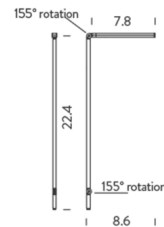

Mounting accessories sold separately