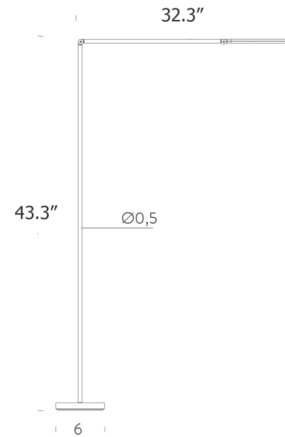

CLICK TO VIEW PRODUCT

Notes: