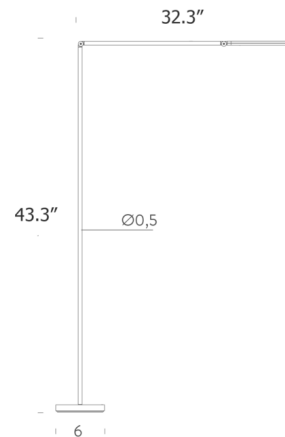

CLICK TO VIEW PRODUCT

Notes: