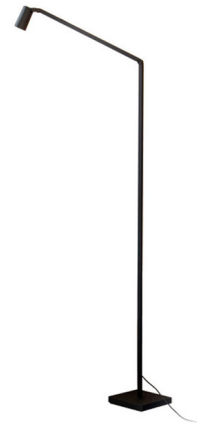

Lightology

lightology.com
866-954-4489
07-07-26

Project: _____

Company: _____

Location: _____ Fixture Type: _____

SPEC #: **NIL1354603**

Approved On: _____ Approved By: _____

Untitled Spot Floor Lamp

By Nemo

Description

The Untitled Spot Floor Lamp offers a clean, minimal look that will complement any interior. Miniature joints on the arm and lampshade allow the light to be aimed precisely where it is needed for reading or other tasks. Dimmer located on the lamp stem.

Specifications

COLOR	N/A
BODY FINISH	Black
WATTAGE	6.5W
DIMMER	Included
DIMENSIONS	27.5"W x 43.3"H x 6"D
INTEGRATED LED MODULE	1 x LED/6.5W/120V LED
COUNTRY OF ORIGIN	Italy

Technical Information

PRODUCT DIMENSIONS	Cord Length: 79.2"
COLOR RENDERING	90 CRI
LAMP COLOR	2700K
LUMENS/WATT	60.77
LUMINOUS FLUX	395 lumens