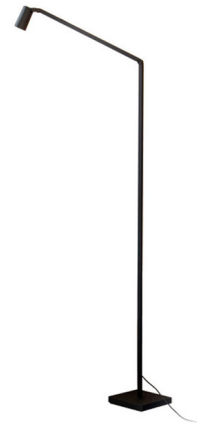

Lightology

lightology.com
866-954-4489
04-24-26

Project: _____

Company: _____

Location: _____ Fixture Type: _____

SPEC #: **NIL1354603**

Approved On: _____ Approved By: _____

Untitled Spot Floor Lamp

By Nemo

Description

The Untitled Spot Floor Lamp offers a clean, minimal look that will complement any interior. Miniature joints on the arm and lampshade allow the light to be aimed precisely where it is needed for reading or other tasks. Dimmer located on the lamp stem.

Specifications

COLOR	N/A
BODY FINISH	Black
WATTAGE	6.5W
DIMMER	Included
DIMENSIONS	27.5"W x 43.3"H x 6"D
INTEGRATED LED MODULE	1 x LED/6.5W/120V LED
COUNTRY OF ORIGIN	Italy

Technical Information

PRODUCT DIMENSIONS	Cord Length: 79.2"
COLOR RENDERING	90 CRI
LAMP COLOR	2700K
LUMENS/WATT	60.77
LUMINOUS FLUX	395 lumens