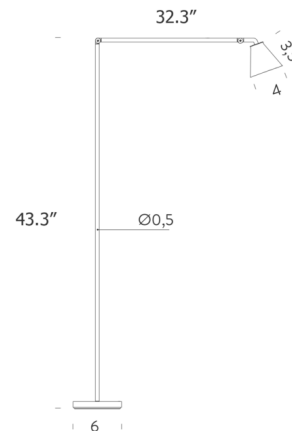

### Specifications

COLOR . . . . . Black  
BODY FINISH . . . . . Black  
WATTAGE . . . . . 6.5W  
DIMMER . . . . . Included  
DIMENSIONS . . . . . 32.3"W x 43.3"H x 6"D  
INTEGRATED LED MODULE . . . . . 1x LED/6.5W/120V LED  
COUNTRY OF ORIGIN . . . . . Italy

### Technical Information

PRODUCT DIMENSIONS . . . . . Cord Length: 79.2"  
COLOR RENDERING . . . . . 90 CRI  
LAMP COLOR . . . . . 2700K  
LUMENS/WATT . . . . . 53.54  
LUMINOUS FLUX . . . . . 348 lumens