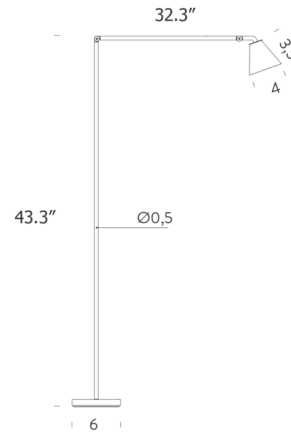

CLICK TO VIEW PRODUCT

Notes: