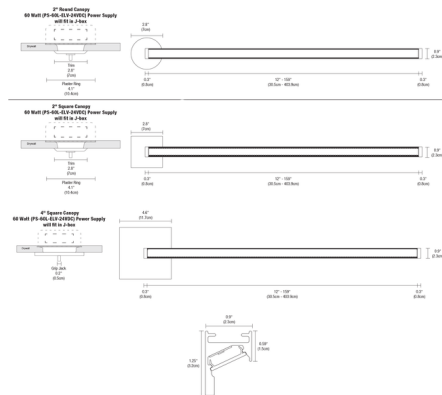

Shown in satin nickel