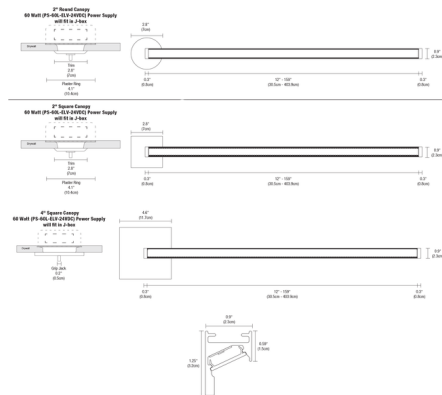

### Specifications

COLOR	N/A
BODY FINISH	Satin Nickel
WATTAGE	20W
DIMMER	0-10V
DIMENSIONS	49"L x 0.9"W x 1.25"H
INTEGRATED LED MODULE	4 x LED/5W/24V LED

### Technical Information

PRODUCT DIMENSIONS	Cord Length: 144"
LAMP LIFE	50000 hours
COLOR RENDERING	92 CRI
LAMP COLOR	2000K-6000K Tunable White
LUMENS/WATT	260.00
LUMINOUS FLUX	1300 lumens

Shown in satin nickel