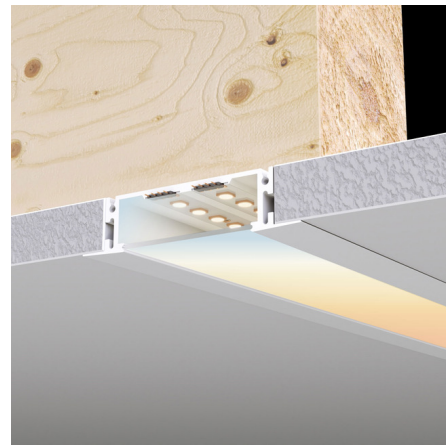

Description

The TruLine Trim 1.6A is a recessed 24VDC LED system that features a paintable half-inch trim. The slim channel extrusions recess within any flat surface, including 5/8 inch drywall, tile, and millwork, eliminating the need for stud or joist modification. The channel, LED strips, and lenses are field-cutttable and ordered in 1' increments (up to 40' before re-feeding), providing flexibility and unparalleled ease of installation. Truline Trim 1.6A with Tunable White 2000K-6500K (2K6K) grants independent control and adjustment of color temperature and intensity from 2000K (Sunset) through 6500K (Day Light White). Tunable white lighting visually, biologically and emotionally contributes to human interaction with the physical world. Human centric lighting (HCL) builds on this technology bringing the dynamics of natural daylight indoors, and delivering a positive effect on human health, wellbeing and performance. Note: A DMX color changing power supply or 2XK 0-10V 2-Channel power supply is required and sold separately. 0-10V requires two dimmers --one for intensity and one for color temperature. DMX power supply must be used with PureEdge controller (CDMX1-2XK). Coordinate installation with electrical and drywall contractors.

Specifications

COLOR	N/A
BODY FINISH	White
WATTAGE	30W
DIMMER	Low Voltage Electronic
DIMENSIONS	72"L x 2.82"W
INTEGRATED LED MODULE	6 x LED/5W/24V LED

Technical Information

LAMP LIFE	50000 hours
COLOR RENDERING	91 CRI
LAMP COLOR	2000K-6000K Tunable White
LUMENS/WATT	231.60
LUMINOUS FLUX	1158 lumens