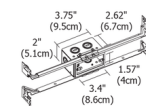

CLICK TO VIEW PRODUCT

Notes: