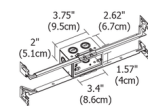

CLICK TO VIEW PRODUCT

Notes: