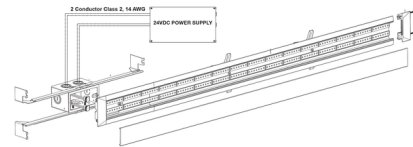

CLICK TO VIEW PRODUCT

Notes: