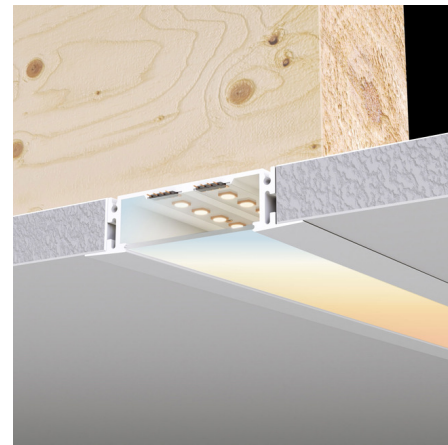

Specifications

COLOR	N/A
BODY FINISH	White
WATTAGE	30W
DIMMER	Low Voltage Electronic
DIMENSIONS	72"L x 2.82"W
INTEGRATED LED MODULE	6 x LED/5W/24V LED

Technical Information

LAMP LIFE	50000 hours
COLOR RENDERING	91 CRI
LAMP COLOR	2000K-6000K Tunable White
LUMENS/WATT	231.60
LUMINOUS FLUX	1158 lumens

Shown in white