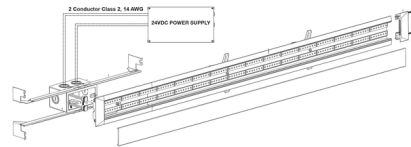

CLICK TO VIEW PRODUCT

Notes: