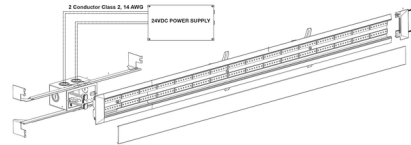

CLICK TO VIEW PRODUCT

Notes: