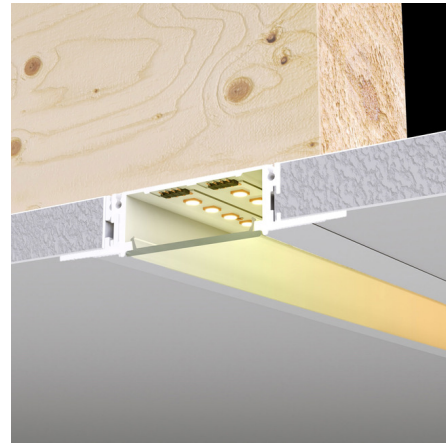

Description

The TruLine Trim 1.6A Warm Dim is a recessed 24VDC LED system that features a paintable half-inch trim. The slim channel extrusions recess within any flat surface, including 5/8 inch drywall, tile, and millwork, eliminating the need for stud or joist modification. The channel, LED strips, and lenses are field-cutttable and ordered in 1' increments (up to 20' before re-feeding), providing flexibility and unparalleled ease of installation. Truline Trim 1.6A with Warm Dim technology mimics an incandescent atmosphere by decreasing the color temperature as you dim. Our Warm Dim strips can be dimmed all the way down to a soothing amber hue at 1800K, reminiscent of candlelight. Coordinate installation with electrical and drywall contractors.

Specifications

COLOR	N/A
BODY FINISH	White
WATTAGE	40W
DIMMER	Low Voltage Electronic
DIMENSIONS	48"L x 2.82"W x 0.625"H
INTEGRATED LED MODULE	4 x LED/10W/24V LED

Technical Information

LAMP LIFE	50000 hours
COLOR RENDERING	95 CRI
LAMP COLOR	2700K Warm Dim
LUMENS/WATT	388.80
LUMINOUS FLUX	3888 lumens