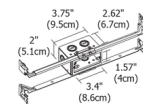

CLICK TO VIEW PRODUCT

Notes: