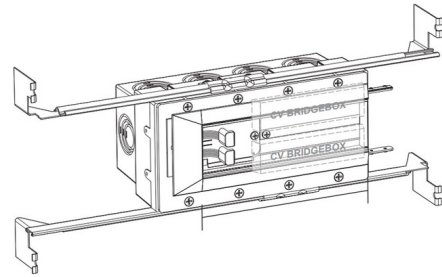

Lightology

lightology.com
866-954-4489
04-25-26

Project: _____
 Company: _____
 Location: _____ Fixture Type: _____
 SPEC #: **EDG1358243**
 Approved On: _____ Approved By: _____

End Feed Power Connector with Wiz Pro CV Bridgebox/JBox

By PureEdge Lighting

Description

The Pure Smart End Feed Power Connector includes a WiZ Pro CV Bridgebox in a 4 gang junction box with adjustable bar hangers, B90 Pin connector for LED strip, and channel joiners. LED Strip (not included) may be installed flat on the bottom or side of the channel. Two Class 2, 14 AWG stranded conductors from the remote power supply up to 40 feet away are required. Color Temperature Options: Static WhiteTunable WhiteTruColor 5 Watt RGB + 5 Watt Tunable WhiteTruColor 5 Watt RGB + 7 Watt Tunable White

Shown in white

Specifications

COLOR	N/A
BODY FINISH	White
WATTAGE	N/A
DIMMER	N/A
DIMENSIONS	6"L
BULB	N/A

CLICK TO VIEW PRODUCT

Notes: