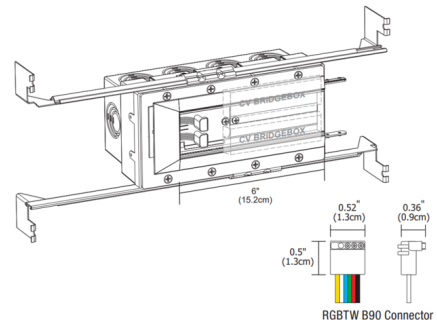

By PureEdge Lighting

Description

The Pure Smart End Feed Power Connector includes a WiZ Pro CV Bridgebox in a 4 gang junction box with adjustable bar hangers, B90 Pin connector for LED strip, and channel joiners. LED Strip (not included) may be installed flat on the bottom or side of the channel. Two Class 2, 14 AWG stranded conductors from the remote power supply up to 40 feet away are required. Color Temperature Options: Static WhiteTunable WhiteTruColor 5 Watt RGB + 5 Watt Tunable WhiteTruColor 5 Watt RGB + 7 Watt Tunable White

Shown in white

Specifications

COLOR	N/A
BODY FINISH	White
WATTAGE	N/A
DIMMER	N/A
DIMENSIONS	6"L
BULB	N/A

CLICK TO VIEW PRODUCT

Notes: