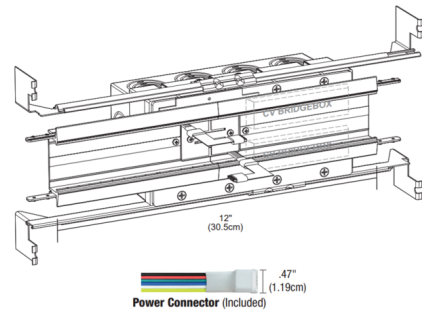

By PureEdge Lighting

Description

The Truline Trim 1.6A Center Feed Power Connector includes a WiZ Pro CV Bridgebox in a 4 gang junction box with adjustable bar hangers, Pin power connector for LED strip, and channel joiners. LED Strip (not included) may be installed flat on the bottom or side of the channel. Two Class 2, 14 AWG stranded conductors from the remote power supply are required per WiZ Pro CV Bridgebox. Color Temperature Options: Static WhiteTunable WhiteTruColor 5 Watt RGB + 5 Watt Tunable WhiteTruColor 5 Watt RGB + 7 Watt Tunable White

Shown in white

Specifications

COLOR	N/A
BODY FINISH	White
WATTAGE	N/A
DIMMER	N/A
DIMENSIONS	12"L
BULB	N/A

CLICK TO VIEW PRODUCT

Notes: