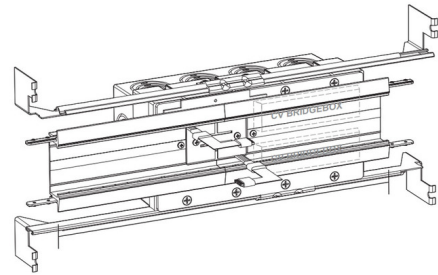

Lightology

lightology.com
866-954-4489
04-25-26

Project: _____
 Company: _____
 Location: _____ Fixture Type: _____
 SPEC #: **EDG1358251**
 Approved On: _____ Approved By: _____

Center Feed Power Connector with Wiz Pro CV Bridgebox/JBox

By PureEdge Lighting

Description

The Truline Trim 1.6A Center Feed Power Connector includes a WiZ Pro CV Bridgebox in a 4 gang junction box with adjustable bar hangers, Pin power connector for LED strip, and channel joiners. LED Strip (not included) may be installed flat on the bottom or side of the channel. Two Class 2, 14 AWG stranded conductors from the remote power supply are required per WiZ Pro CV Bridgebox. Color Temperature Options: Static WhiteTunable WhiteTruColor 5 Watt RGB + 5 Watt Tunable WhiteTruColor 5 Watt RGB + 7 Watt Tunable White

Shown in white

Specifications

COLOR	N/A
BODY FINISH	White
WATTAGE	N/A
DIMMER	N/A
DIMENSIONS	12"L
BULB	N/A

CLICK TO VIEW PRODUCT

Notes: