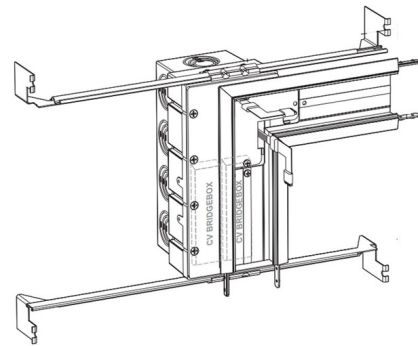

Lightology

lightology.com
866-954-4489
04-25-26

Project: _____

Company: _____

Location: _____ Fixture Type: _____

SPEC #: **EDG1358259**

Approved On: _____ Approved By: _____

L Power Feed Connector with Wiz Pro CV Bridgebox/JBox

By PureEdge Lighting

Description

The L Power Feed Channel Connector includes a WiZ Pro CV Bridgebox in a 4 gang junction box, lens, channel joiners, adjustable mounting bars, and pinned power connector. Allows 24VDC power to be fed from corners for 90 degree turns (with power) in Picture Frame installations either in one or both directions. LED strip (not included) installs on the side of the channel to create continuous illumination on a wall or ceiling. Color Temperature Options: Static WhiteTunable WhiteTruColor 5 Watt RGB + 5 Watt Tunable WhiteTruColor 5 Watt RGB + 7 Watt Tunable White

Shown in white

Specifications

COLOR	N/A
BODY FINISH	White
WATTAGE	N/A
DIMMER	N/A
DIMENSIONS	6"W x 6"H
BULB	N/A

CLICK TO VIEW PRODUCT

Notes: