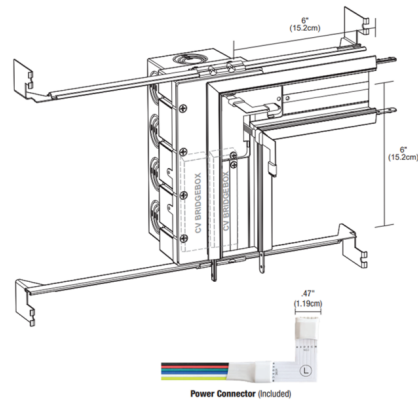

By PureEdge Lighting

Description

The L Power Feed Channel Connector includes a WiZ Pro CV Bridgebox in a 4 gang junction box, lens, channel joiners, adjustable mounting bars, and pinned power connector. Allows 24VDC power to be fed from corners for 90 degree turns (with power) in Picture Frame installations either in one or both directions. LED strip (not included) installs on the side of the channel to create continuous illumination on a wall or ceiling. Color Temperature Options: Static WhiteTunable WhiteTruColor 5 Watt RGB + 5 Watt Tunable WhiteTruColor 5 Watt RGB + 7 Watt Tunable White

Shown in white

Specifications

COLOR	N/A
BODY FINISH	White
WATTAGE	N/A
DIMMER	N/A
DIMENSIONS	6"W x 6"H
BULB	N/A

CLICK TO VIEW PRODUCT

Notes: