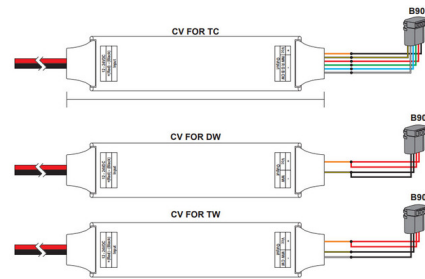

Lightology

lightology.com
866-954-4489
04-25-26

Project: _____

Company: _____

Location: _____ Fixture Type: _____

SPEC #: **EDG1358266**

Approved On: _____ Approved By: _____

90 Degree Connector - Wiz Pro CV Bridgebox/Recessed Linear By PureEdge Lighting

Description

WiZ Pro CV Bridgeboxes are included with all Pure Smart WiZ Pro connected power feed ordering codes and allow for integration into WiZ Pro wireless control ecosystem. The 90 Degree Connector is to be used for replacement only for PureEdge Recessed Linear products. Pure Smart/WiZ Pro CV Bridgeboxes are pre-programmed with Pure Smart app icons, and proprietary color mixing for Tunable White and RGBTW. Color Temperature Options: Static White Tunable White TruColor 5 Watt RGB + 5 Watt Tunable White TruColor 5 Watt RGB + 7 Watt Tunable White

Shown in white

Specifications

COLOR	N/A
BODY FINISH	White
WATTAGE	N/A
DIMMER	N/A
DIMENSIONS	4.88"L x 1"W
BULB	N/A

CLICK TO VIEW PRODUCT

Notes: