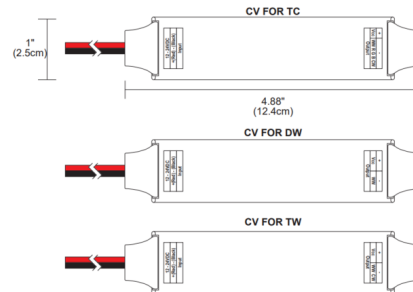

lightology.com
866-954-4489
05-24-26

Project: _____
Company: _____
Location: _____ Fixture Type: _____
SPEC #: **EDG1358269**
Approved On: _____ Approved By: _____

90Deg L Connector/Left - WizPro CV Bridgebox/Recessed Linear

By PureEdge Lighting

Description

WiZ Pro CV Bridgeboxes are included with all Pure Smart WiZ Pro connected power feeds and allow for integration into WiZ Pro wireless control ecosystem. The Flexible 90 Degree L Connector Left is to be used for replacement only for PureEdge Recessed Linear products.. Pure Smart/WiZ Pro CV Bridgeboxes are pre-programmed with Pure Smart app icons, and proprietary color mixing for Tunable White and RGBTW. Color Temperature Options:Static WhiteTunable WhiteTruColor 5 Watt RGB + 5 Watt Tunable WhiteTruColor 5 Watt RGB + 7 Watt Tunable White

Specifications

COLOR	N/A
BODY FINISH	N/A
WATTAGE	N/A
DIMMER	N/A
DIMENSIONS	4.88"L x 1"W
BULB	N/A

CLICK TO VIEW PRODUCT

Notes: