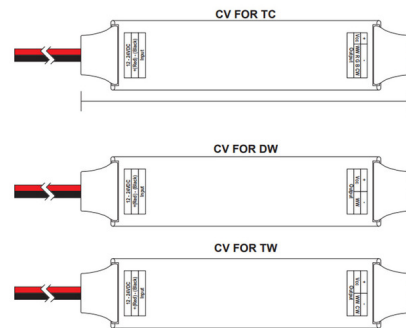

lightology.com
866-954-4489
05-24-26

Project: _____
Company: _____
Location: _____ Fixture Type: _____
SPEC #: **EDG1358269**
Approved On: _____ Approved By: _____

90Deg L Connector/Left - WizPro CV Bridgebox/Recessed Linear

By PureEdge Lighting

Description

WiZ Pro CV Bridgeboxes are included with all Pure Smart WiZ Pro connected power feeds and allow for integration into WiZ Pro wireless control ecosystem. The Flexible 90 Degree L Connector Left is to be used for replacement only for PureEdge Recessed Linear products.. Pure Smart/WiZ Pro CV Bridgeboxes are pre-programmed with Pure Smart app icons, and proprietary color mixing for Tunable White and RGBTW. Color Temperature Options:Static WhiteTunable WhiteTruColor 5 Watt RGB + 5 Watt Tunable WhiteTruColor 5 Watt RGB + 7 Watt Tunable White

Specifications

COLOR	N/A
BODY FINISH	N/A
WATTAGE	N/A
DIMMER	N/A
DIMENSIONS	4.88"L x 1"W
BULB	N/A

CLICK TO VIEW PRODUCT

Notes: