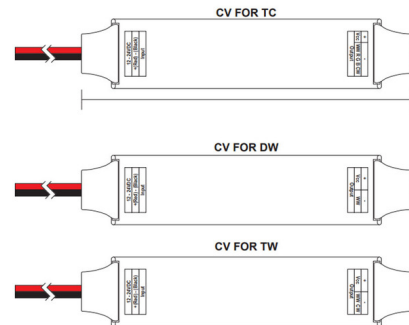

## 90Deg L Connector/Right- WizPro CV Bridgebox/Recessed Linear By PureEdge Lighting

### Description

WiZ Pro CV Bridgeboxes are included with all Pure Smart WiZ Pro connected power feeds and allow for integration into WiZ Pro wireless control ecosystem. The Flexible 90 Degree L Connector Right is to be used for replacement only. Pure Smart/WiZ Pro CV Bridgeboxes are pre-programmed with Pure Smart app icons, and proprietary color mixing for Tunable White and RGBTW. Color Temperature Options: Static White Tunable White TruColor 5 Watt RGB + 5 Watt Tunable White TruColor 5 Watt RGB + 7 Watt Tunable White

### Specifications

COLOR	N/A
BODY FINISH	N/A
WATTAGE	N/A
DIMMER	N/A
DIMENSIONS	4.88"L x 1"W
BULB	N/A

CLICK TO VIEW PRODUCT

Notes: