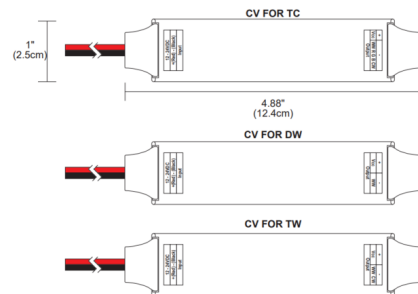

## 90Deg L Connector/Right- WizPro CV Bridgebox/Recessed Linear By PureEdge Lighting

### Description

WiZ Pro CV Bridgeboxes are included with all Pure Smart WiZ Pro connected power feeds and allow for integration into WiZ Pro wireless control ecosystem. The Flexible 90 Degree L Connector Right is to be used for replacement only. Pure Smart/WiZ Pro CV Bridgeboxes are pre-programmed with Pure Smart app icons, and proprietary color mixing for Tunable White and RGBTW. Color Temperature Options: Static White Tunable White TruColor 5 Watt RGB + 5 Watt Tunable White TruColor 5 Watt RGB + 7 Watt Tunable White

### Specifications

COLOR	N/A
BODY FINISH	N/A
WATTAGE	N/A
DIMMER	N/A
DIMENSIONS	4.88"L x 1"W
BULB	N/A

CLICK TO VIEW PRODUCT

Notes: