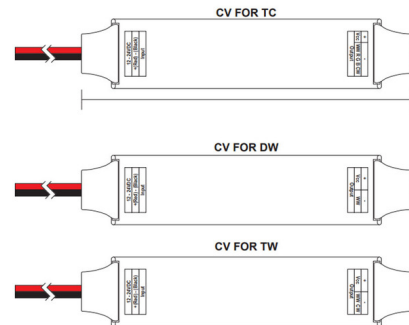

lightology.com
866-954-4489
04-25-26

Project: _____

Company: _____

Location: _____ Fixture Type: _____

SPEC #: **EDG1358277**

Approved On: _____ Approved By: _____

90Deg L Connect/Left-Right-Wiz CV Bridgebox/Recessed Linear By PureEdge Lighting

Description

WiZ Pro CV Bridgeboxes are included with all Pure Smart WiZ Pro connected power feed ordering codes and allow for integration into WiZ Pro wireless control ecosystem. The Flexible 90 Degree L Connector Left and Right is to be used for replacement only for PureEdge Recessed Linear products. Pure Smart/WiZ Pro CV Bridgeboxes are pre-programmed with Pure Smart app icons, and proprietary color mixing for Tunable White and RGBTW. Color Temperature Options: Static White Tunable White TruColor 5 Watt RGB + 5 Watt Tunable White TruColor 5 Watt RGB + 7 Watt Tunable White

Specifications

COLOR	N/A
BODY FINISH	N/A
WATTAGE	N/A
DIMMER	N/A
DIMENSIONS	4.88"L x 1"W
BULB	N/A

CLICK TO VIEW PRODUCT

Notes: