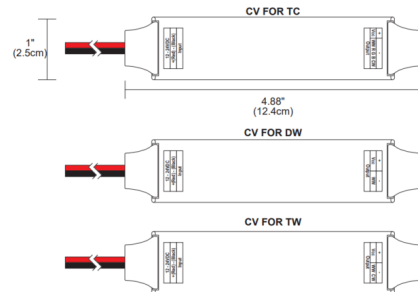

lightology.com
866-954-4489
04-25-26

Project: _____

Company: _____

Location: _____ Fixture Type: _____

SPEC #: **EDG1358277**

Approved On: _____ Approved By: _____

90Deg L Connect/Left-Right-Wiz CV Bridgebox/Recessed Linear By PureEdge Lighting

Description

WiZ Pro CV Bridgeboxes are included with all Pure Smart WiZ Pro connected power feed ordering codes and allow for integration into WiZ Pro wireless control ecosystem. The Flexible 90 Degree L Connector Left and Right is to be used for replacement only for PureEdge Recessed Linear products. Pure Smart/WiZ Pro CV Bridgeboxes are pre-programmed with Pure Smart app icons, and proprietary color mixing for Tunable White and RGBTW. Color Temperature Options: Static White Tunable White TruColor 5 Watt RGB + 5 Watt Tunable White TruColor 5 Watt RGB + 7 Watt Tunable White

Specifications

COLOR	N/A
BODY FINISH	N/A
WATTAGE	N/A
DIMMER	N/A
DIMENSIONS	4.88"L x 1"W
BULB	N/A

CLICK TO VIEW PRODUCT

Notes: